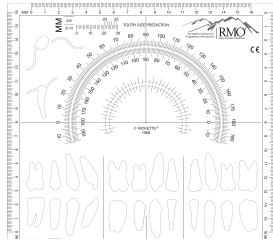

Instrument Rack

Package Contains	Order Number
1	I00042

Cephalometric Tracing Template

- Designed to provide the most anatomically correct presentation of typical teeth
- Includes: prediction table, frontal and lateral views of most teeth, pterygoid and condylar tracing shapes, metric scales, protractor and relationship guides
- Fits approximately 80% of the teeth without compensation, yet can also adjust to fit individual teeth.

Package Contains	Order Number
1 pkg	I00512

Penta-Morphic® Arch Selector

- Made of 8" x 10" Vinylite

Package Contains	Order Number
1	I00509

3D® Lingual Arch Selector

Package Contains	Order Number
1	I00505

3D® Bimetric Arch Selector