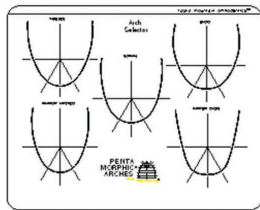

Instrument Rack

Package Contains	Order Number
1	I00042

Cephalometric Tracing Template

- Designed to provide the most anatomically correct presentation of typical teeth
- Includes: prediction table, frontal and lateral views of most teeth, pterygoid and condylar tracing shapes, metric scales, protractor and relationship guides
- Fits approximately 80% of the teeth without compensation, yet can also adjust to fit individual teeth.

Package Contains	Order Number
1 pkg	I00512

Penta-Morphic® Arch Selector

- Made of 8" x 10" Vinylite

Package Contains	Order Number
1	I00509

3D® Lingual Arch Selector

Package Contains	Order Number
1	I00505

3D® Bimetric Arch Selector